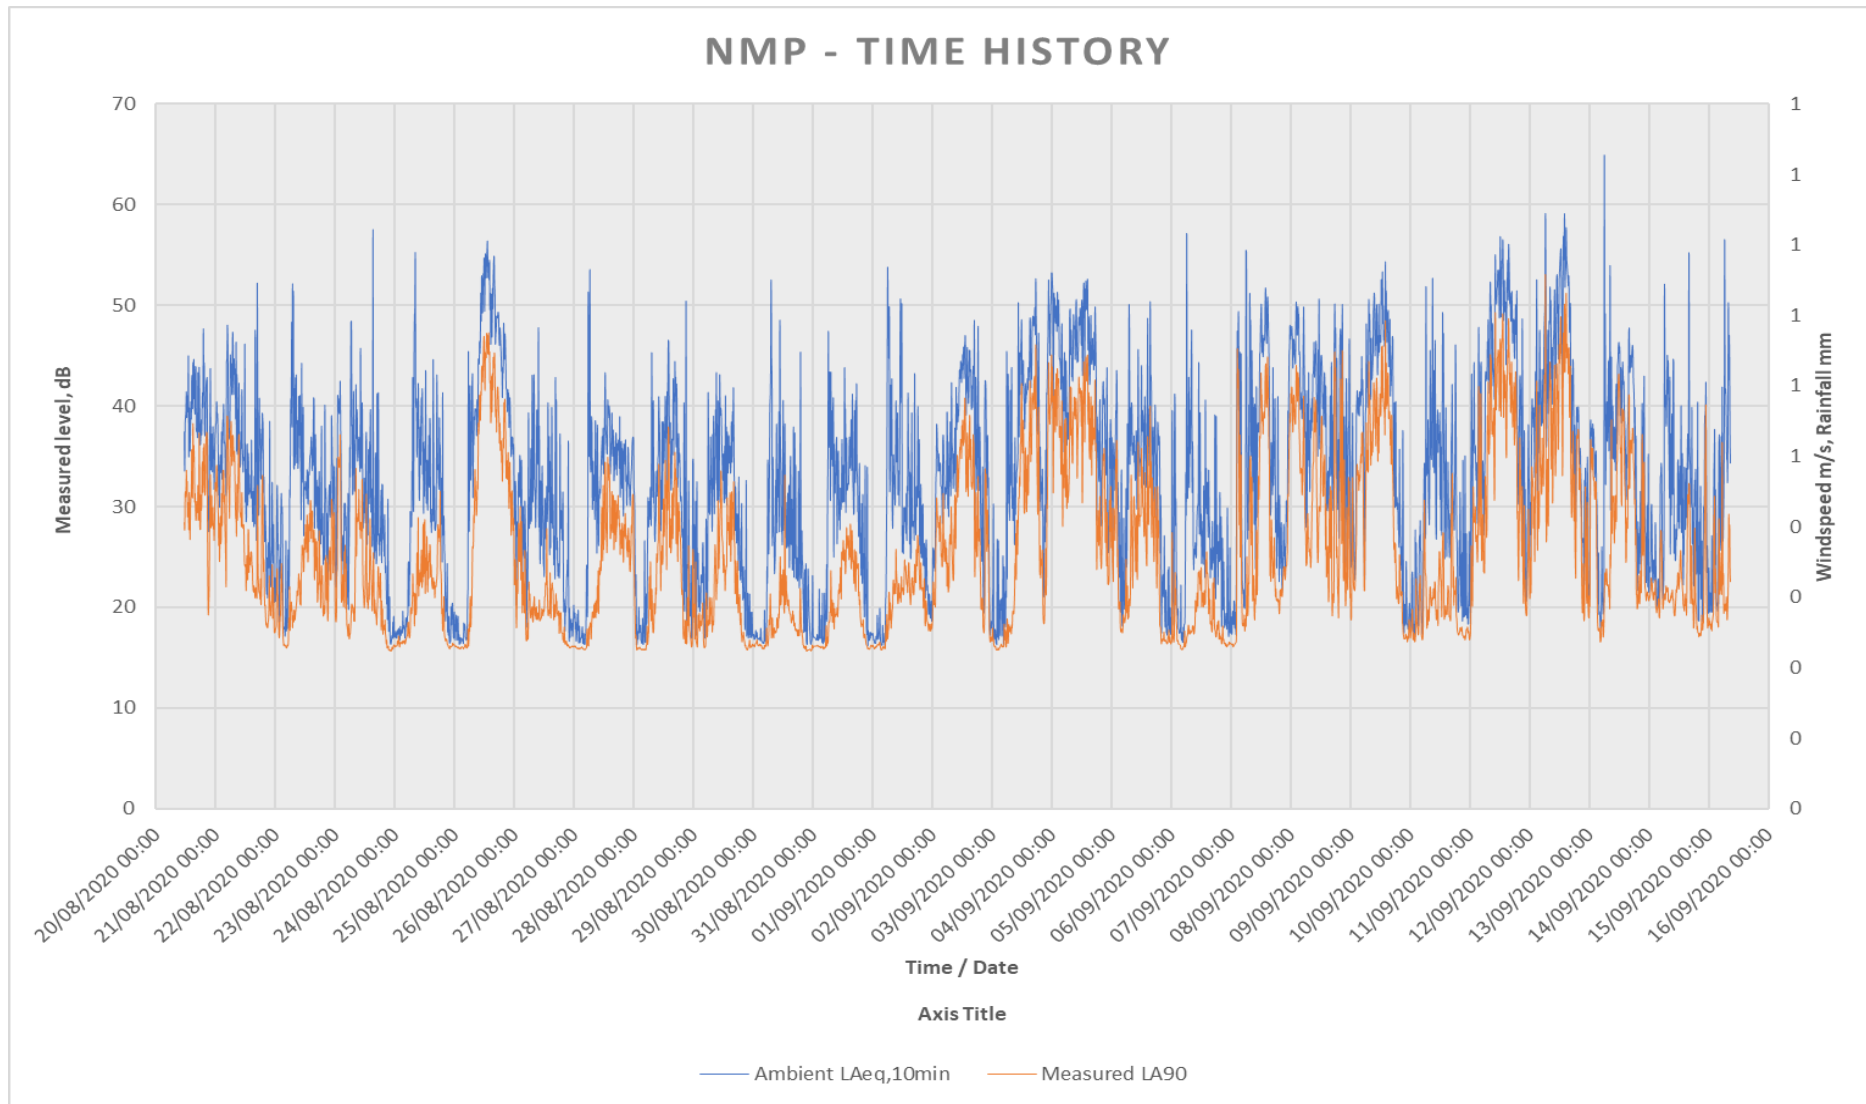

Chart 1 – Time History of Measured Noise Levels at representative NMP

Chart 2 - Evaluation of predicted noise levels against noise limits – Proposed Development